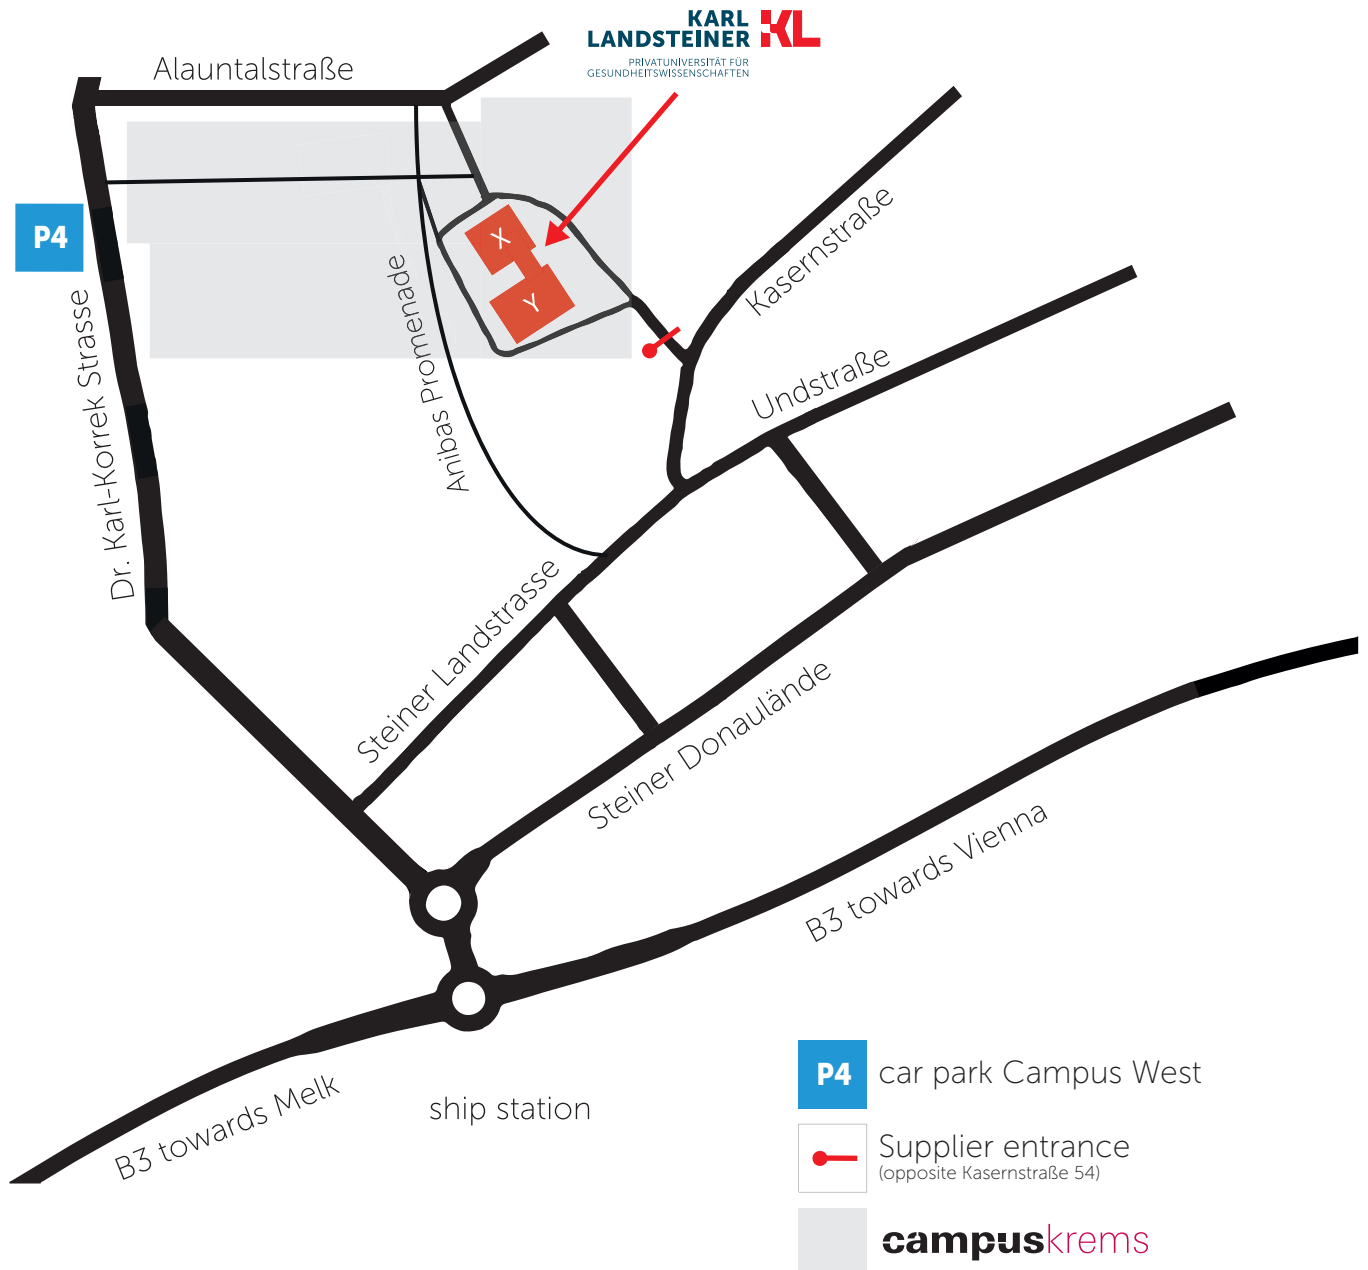

HOW TO FIND US

The directions by plane, by car and by train can be found under the following link: <https://www.kl.ac.at/en/how-to-find-us>

In Krems, take the B3 towards Melk/Spitz/Wachau.
 At the fork, take the left lane in the direction of Stein/Spitz/Wachau.
 You will reach two large roundabouts.

From here follow the green signs **campuskrems** and park in P4 car park Campus West. Campus Krems is located in a green restricted parking zone (grüne Zone), meaning parking charges apply. You can buy car parking tickets at tobacconists and petrol stations.

ATTENTION: Due to the ongoing construction works at Campus East, all accesses to KL via Kasernstraße are closed until further notice!